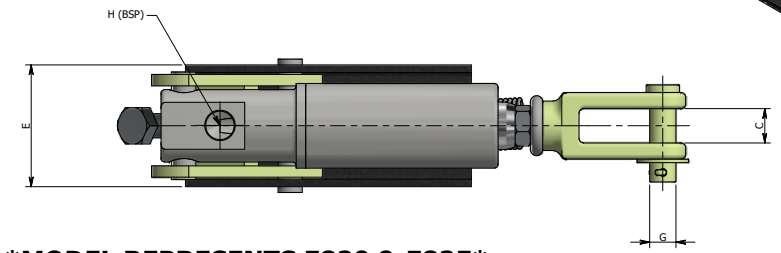

PART NUMBER	L1	STROKE	A&	B&	C	D	E	F	G	H (BSP)
E820	250	100	20	44.45	18	150	64	100	14	3/8"
E825	250	100	25	44.45	18	150	64	100	14	3/8"
E830	245	90	30	50.8	18	150	64	112	14	3/8"

MODEL REPRESENTS E820 & E825

MODEL REPRESENTS E830