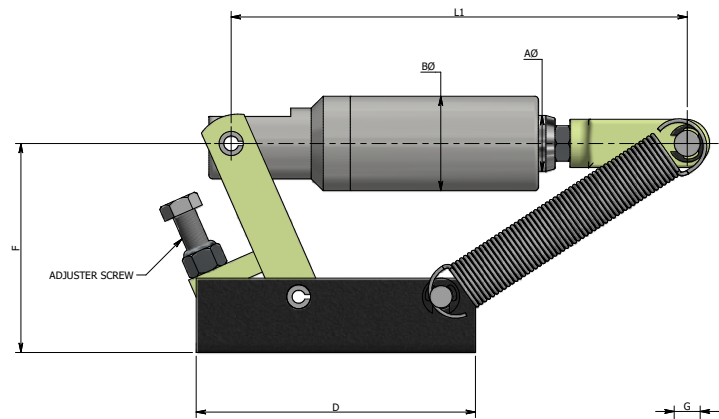

PART NUMBER	L1	STROKE	A&	B&	C	D	E	F	G	H (BSP)
E820	250	100	20	44.45	18	150	64	100	14	3/8"
E825	250	100	25	44.45	18	150	64	100	14	3/8"
E830	245	90	30	50.8	18	150	64	112	14	3/8"

MODEL REPRESENTS E820 & E825

MODEL REPRESENTS E830