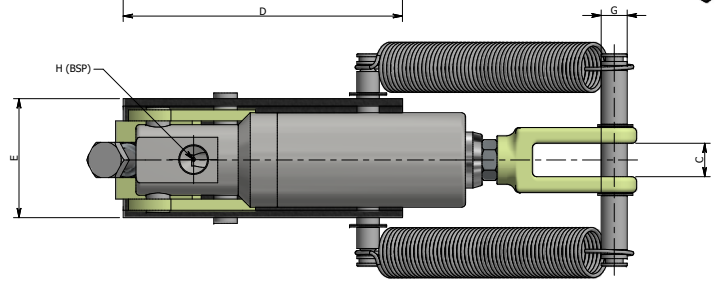

PART NUMBER	L1	STROKE	A&	B&	C	D	E	F	G	H (BSP)
E820	250	100	20	44.45	18	150	64	100	14	3/8"
E825	250	100	25	44.45	18	150	64	100	14	3/8"
E830	245	90	30	50.8	18	150	64	112	14	3/8"

MODEL REPRESENTS E820 & E825

MODEL REPRESENTS E830