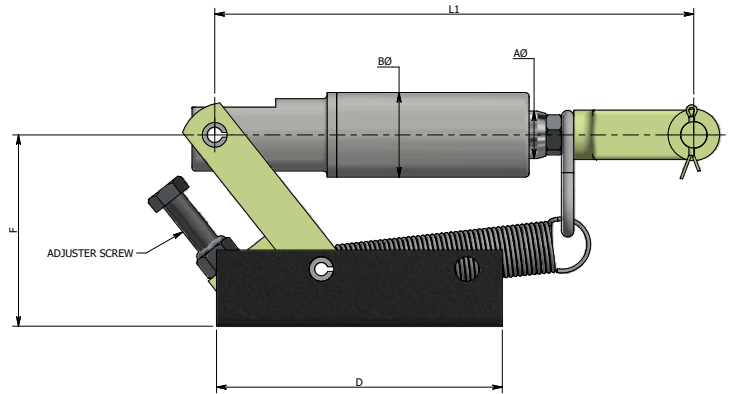

PART NUMBER	L1	STROKE	A&	B&	C	D	E	F	G	H (BSP)
E820	250	100	20	44.45	18	150	64	100	14	3/8"
E825	250	100	25	44.45	18	150	64	100	14	3/8"
E830	245	90	30	50.8	18	150	64	112	14	3/8"

MODEL REPRESENTS E820 & E825

MODEL REPRESENTS E830